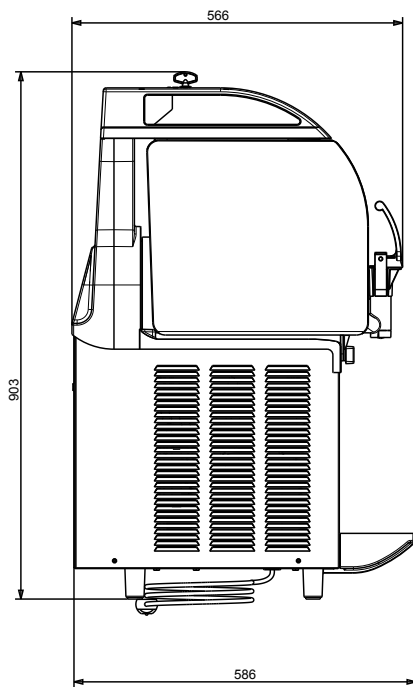

Construction

- Electronic control system and touch screen keypad.
- Sliding drip tray.

APPROVAL: _____

Front

Electric

Supply voltage:

560005 (IPRO1E) 220-240 V/1 ph/50 Hz

Electrical power max.: 0.45 kW

Key Information:

External dimensions, Width: 200 mm

External dimensions, Depth: 580 mm

External dimensions, Height: 870 mm

Net weight: 39 kg

Refrigeration Data

Refrigerant type: R452A

Side