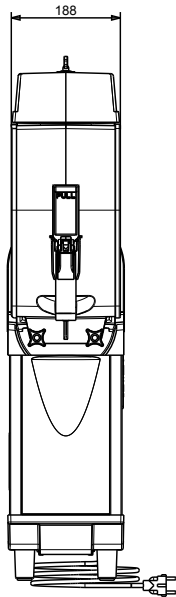

Construction

- Electronic control system and touch screen keypad.
- Sliding drip tray.

APPROVAL: _____

Front

Electric

Supply voltage:

560005 (IPRO1E) 220-240 V/1 ph/50 Hz

Electrical power max.: 0.45 kW

Key Information:

External dimensions, Width: 200 mm

External dimensions, Depth: 580 mm

External dimensions, Height: 870 mm

Net weight: 39 kg

Refrigeration Data

Refrigerant type: R452A

Side