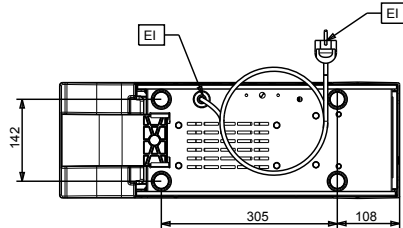

Top

Frozen
Frozen granita dispenser with 1 bowl, electronic control

The company reserves the right to make modifications to the products without prior notice. All information correct at time of printing.